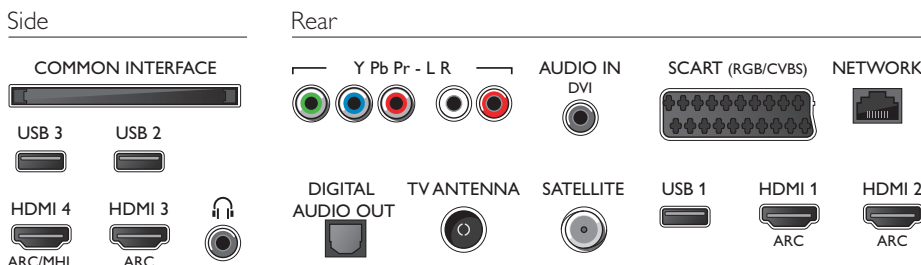

Supported Display Resolution

- Computer inputs on HDMI1/2: up to 4K UHD 3840x2160 @60Hz
- Computer inputs on HDMI3/4: up to 4K UHD 3840x2160 @30Hz, up to FHD 1920x1080 @60Hz
- Video inputs on HDMI1/2: up to 4K UHD 3840x2160 @60Hz
- Video inputs on HDMI3/4: up to FHD 1920x1080 @60Hz, up to 4K UHD 3840x2160 @30Hz

Tuner/Reception/Transmission

- HEVC support
- Digital TV: DVB-T/T2/T2-HD/C/S/S2
- MPEG Support: MPEG2, MPEG4
- Video Playback: NTSC, PAL, SECAM
- TV Program guide*: 8 day Electronic Program Guide
- Signal strength indication
- Teletext: 1000 page Hypertext

Power

- Off mode power consumption: 0.3 W
- Mains power: AC 220 - 240 V 50/60Hz
- Ambient temperature: 5 °C to 35 °C
- Eu Energy Label power: 99 W
- Annual energy consumption: 144 kWh
- Energy Label Class: B
- Standby power consumption: <0.3
- Power Saving Features: Auto switch-off timer, Light sensor, Picture mute (for radio)

Dimensions

- Box dimensions (W x H x D): 1200 x 775 x 160 mm
- Set dimensions (W x H x D): 1099 x 643 x 79 mm
- Set dimensions with stand (W x H x D): 1099 x 693 x 220 mm
- Product weight: 11.97 kg
- Product weight (+stand): 12.47 kg
- Weight incl. Packaging: 19.4 kg
- VESA wall mount compatible: 400 x 200 mm

Accessories

- Included accessories: Remote Control, 2 x AA Batteries, Table top stand, Power cord, Quick start guide, Legal and safety brochure

Connections

Issue date 2017-06-04

Version: 14.0.1

12 NC: 8670 001 35025
EAN: 87 18863 00796 9

© 2017 Koninklijke Philips N.V.
All Rights reserved.

Specifications are subject to change without notice. Trademarks are the property of Koninklijke Philips N.V. or their respective owners.

www.philips.com

- EPG and actual visibility (up to 8 days) is country and operator dependent.
- Android App offerings vary per country. For more details please visit your local Google Play Store.
- Energy consumption in kWh per year, based on the power consumption of the television operating 4 hours per day for 365 days. The actual energy consumption will depend on how the television is used.
- Cloud Gaming offering depends on game providers.
- The TV supports DVB reception for 'Free to air' broadcast. Specific DVB operators may not be supported. An up to date list can be found in the FAQ section of the Philips support website. For some operators Conditional Access and subscription are required. Contact your operator for more information.
- (Philips) only compatible with specific Philips player device.
- Google Cast functionality is subject to Google Cast Ready apps and devices. For more details please visit Google Cast product page.
- Philips TV Remote app and related functionalities vary per TV model, operator, and country, as well as smart device model and OS. For more details please visit: www.philips.com/TVRemoteapp.
- Smart TV app offerings vary per TV model and country. For more details please visit: www.philips.com/smarttv.
- USB recording for digital channels only, recordings may be limited by broadcast copy protection (CI+). Country and channel restrictions may apply.